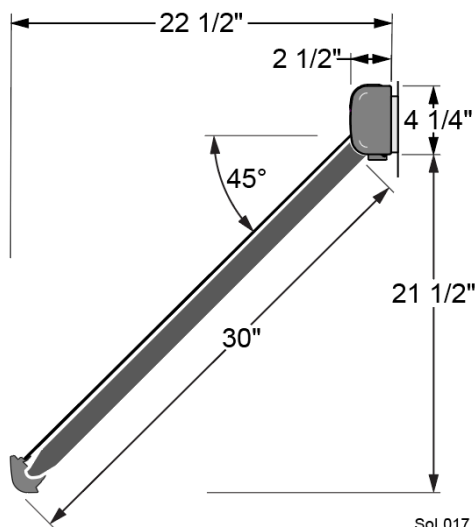

EOS Installation