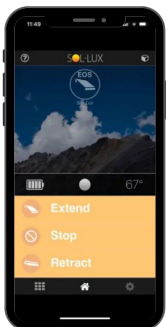

Technology

Sol-Lux awnings integrated Lithium Iron Phosphate battery (LiFePO₄) has higher cycle life, better high-Temp performance and faster charging. Bluetooth® connectivity with Sol-Lux mobile app is standard.

Product Options

Cassette case is available in 192 colors

Available in 1/2" increments from 39" to 120" to fit a wide variety of window openings

Auxillary solar panel if current mounting does not allow integrated solar panel exposure to the sun

Fabric Options

We are proud to offer extensive color options from **Sunbrella®**.

For current Acrylic fabric options, please look at our full selection at [Sol-Lux.com/fabrics](https://www.sol-lux.com/fabrics).

Upgrade Your Outdoor Living

Visit [Sol-Lux.com](https://www.sol-lux.com) to Learn More About EOS