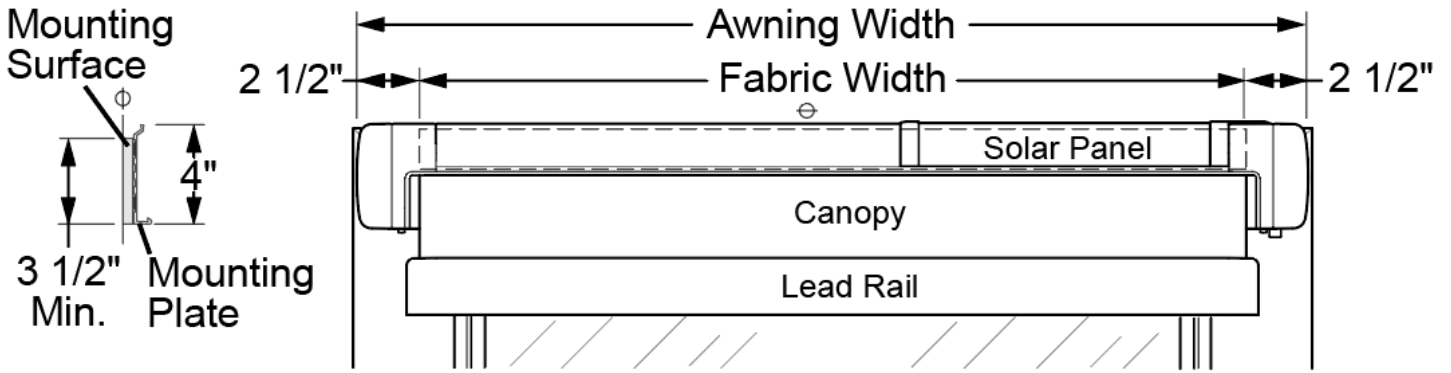

EOS Product Specifications

Awning Width

39inch to 120inch in 1/2inch increments

Fabric Extension

30inch (measured from cassette to lead rail)

Canopy Pitch

45° Fixed (angle the canopy slopes down)