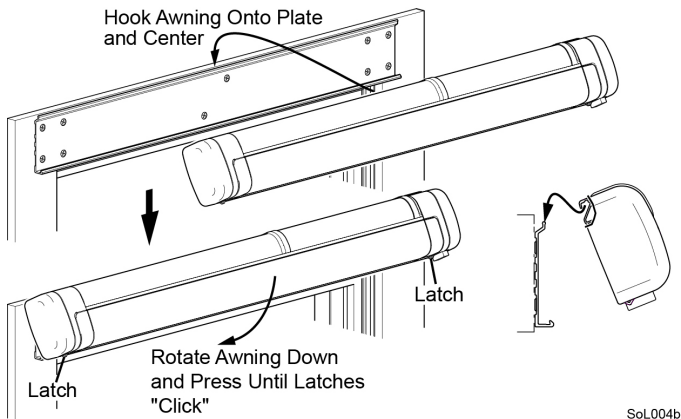

EOS Installation