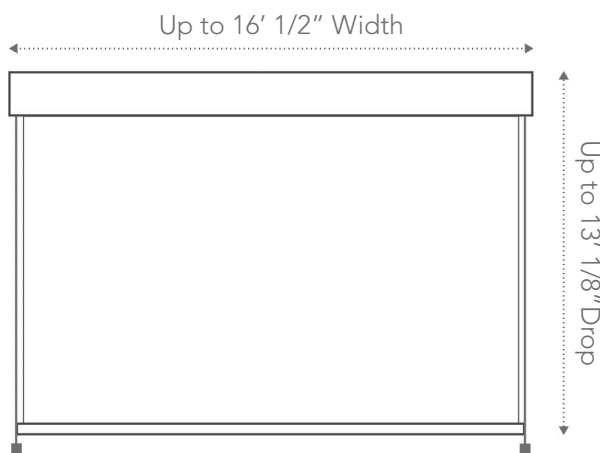

Upgrade Your Outdoor Living

Visit [Sol-Lux.com](https://sol-lux.com) to Learn More About MiraSol

MiraSol Zip Product Specifications

Box 120

Box 190

*Box 190 is only available in White and Black

MiraSol Wire Guide Product Specifications