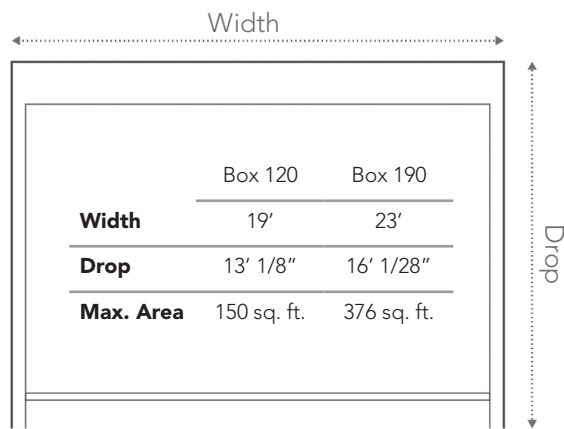

Upgrade Your Outdoor Living

Visit [Sol-Lux.com](https://sol-lux.com) to Learn More About MiraSol

MiraSol Zip Product Specifications

Box 120

Box 190

*Box 190 is only available in White and Black

MiraSol Wire Guide Product Specifications