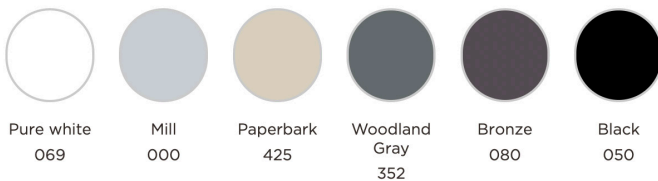

MiraSol Color Range

MiraSol Resources

Visit [Sol-Lux.com/products/mirasol](https://www.sol-lux.com/products/mirasol) for a complete installation manual.