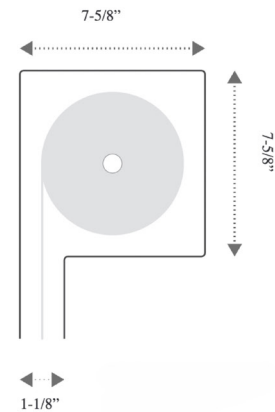

Upgrade Your Outdoor Living

Visit [Sol-Lux.com](https://sol-lux.com) to Learn More About MiraSol

MiraSol Zip Product Specifications

Box 120

Box 190

*Box 190 is only available in White and Black

MiraSol Wire Guide Product Specifications