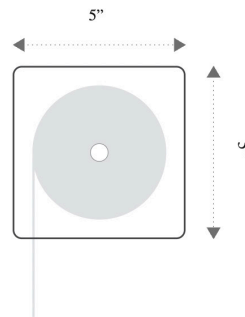

MiraSol Zip Product Specifications

*Box 190 is only available in White and Black

MiraSol Wire Guide Product Specifications

Cassette

MiraSol Color Range

MiraSol Resources

Visit [Sol-Lux.com/products/mirasol](https://www.sol-lux.com/products/mirasol) for a complete installation manual.