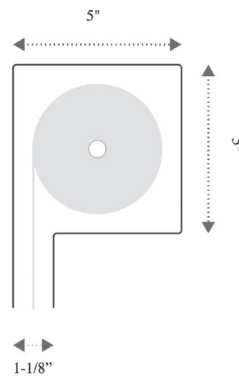

MiraSol Zip Product Specifications

Box 120

*Box 190 is only available in White and Black

MiraSol Wire Guide Product Specifications

MiraSol Color Range

MiraSol Resources

Visit [Sol-Lux.com/products/mirasol](https://www.sol-lux.com/products/mirasol) for a complete installation manual.